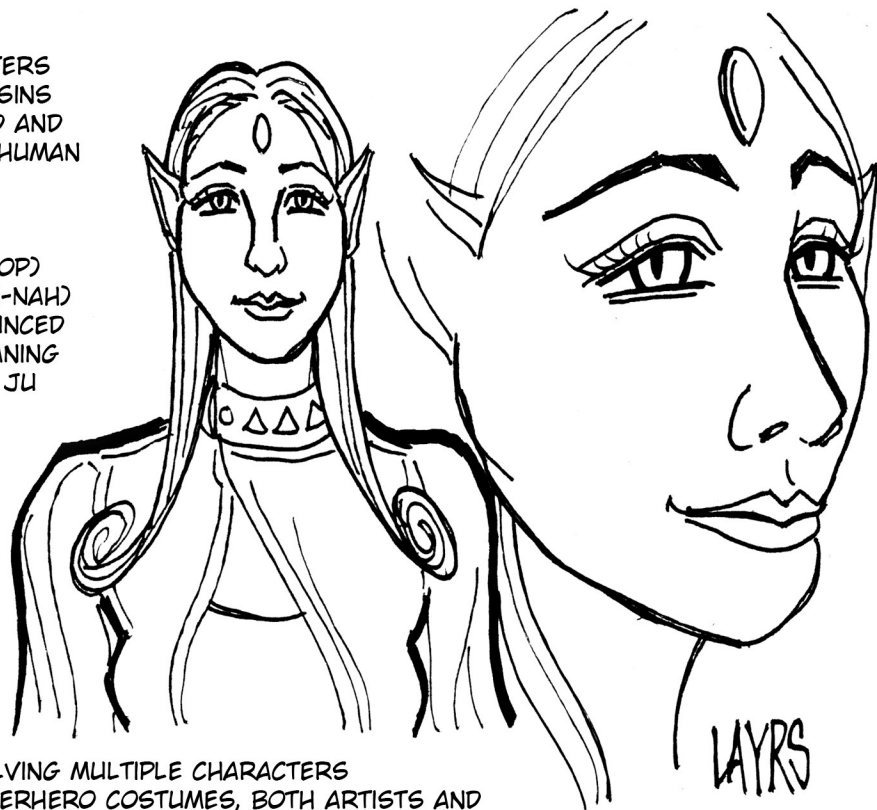

THUGS AND ASSASSINS

BY LORENZO GOMEZ TRINIDAD
TRINIGRAF.X.CO

THE PRIMARY CHARACTERS OF THUGS AND ASSASSINS ARE AN ALIEN DEMIGOD AND HER SIX "EARTHLING" HUMAN GRANDDAUGHTERS.

SHOWN HERE ARE ALMIGHTY JEHANNA (TOP) (PRONOUNCED SHE-AH-NAH) AND OCTAVIA (PRONOUNCED OAK-TAHVEE-YAH, MEANING "CHOSEN DAUGHTER") JU YEON ARAZI (BOTTOM)

f TRINIGRAF.X
@TRINIGRAF.X

WITH ANY STORY INVOLVING MULTIPLE CHARACTERS WITHOUT DISTINCT SUPERHERO COSTUMES, BOTH ARTISTS AND WRITERS SHOULD VISUALLY EMPHASIZE SPECIFIC FACIAL CHARACTERISTICS. THIS EXAMPLE DEMONSTRATES BOTH OBVIOUS (SPECIES) AND SUBTLE (EYE SHAPE) GENETIC DIVERSIFICATION BETWEEN THE RELATED CHARACTERS—WHICH TRAITS TELL YOU THAT THEY'RE FAMILY?